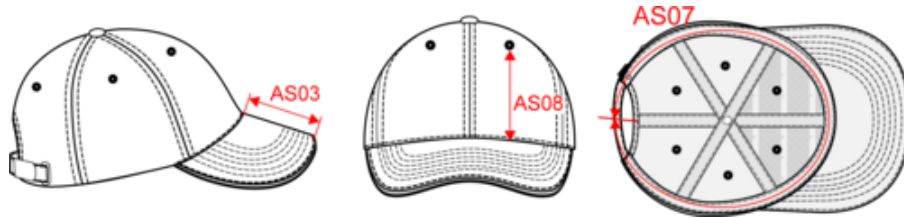

KP042

Orlando kids - Kids' 6 panels cap

- Preformed peak with contrasting colour along the edge.
- Thick, high-quality brushed cotton twill for greater softness and suppleness. Sturdy and hard-wearing weave.
- Comfortable, aesthetic and stays on thanks to the adjustable rear fastening with metal buckle + silver loop.

100% brushed heavy cotton twill. 6 panels cap. Preformed contrasting sandwich peak. Size adjuster. Metal buckle and loop.

Certifications

More information

Logistic

Country of origin

CN - China

Customs code

65050030

Also available in version

KP011

KP042

Orlando kids - Kids' 6 panels cap

Dimensions (cm)

Measurements in cm	One Size
AS03 - Visor length on middle	7.00
AS07 - Total circumference	54.00

KP042

Orlando kids - Kids' 6 panels cap